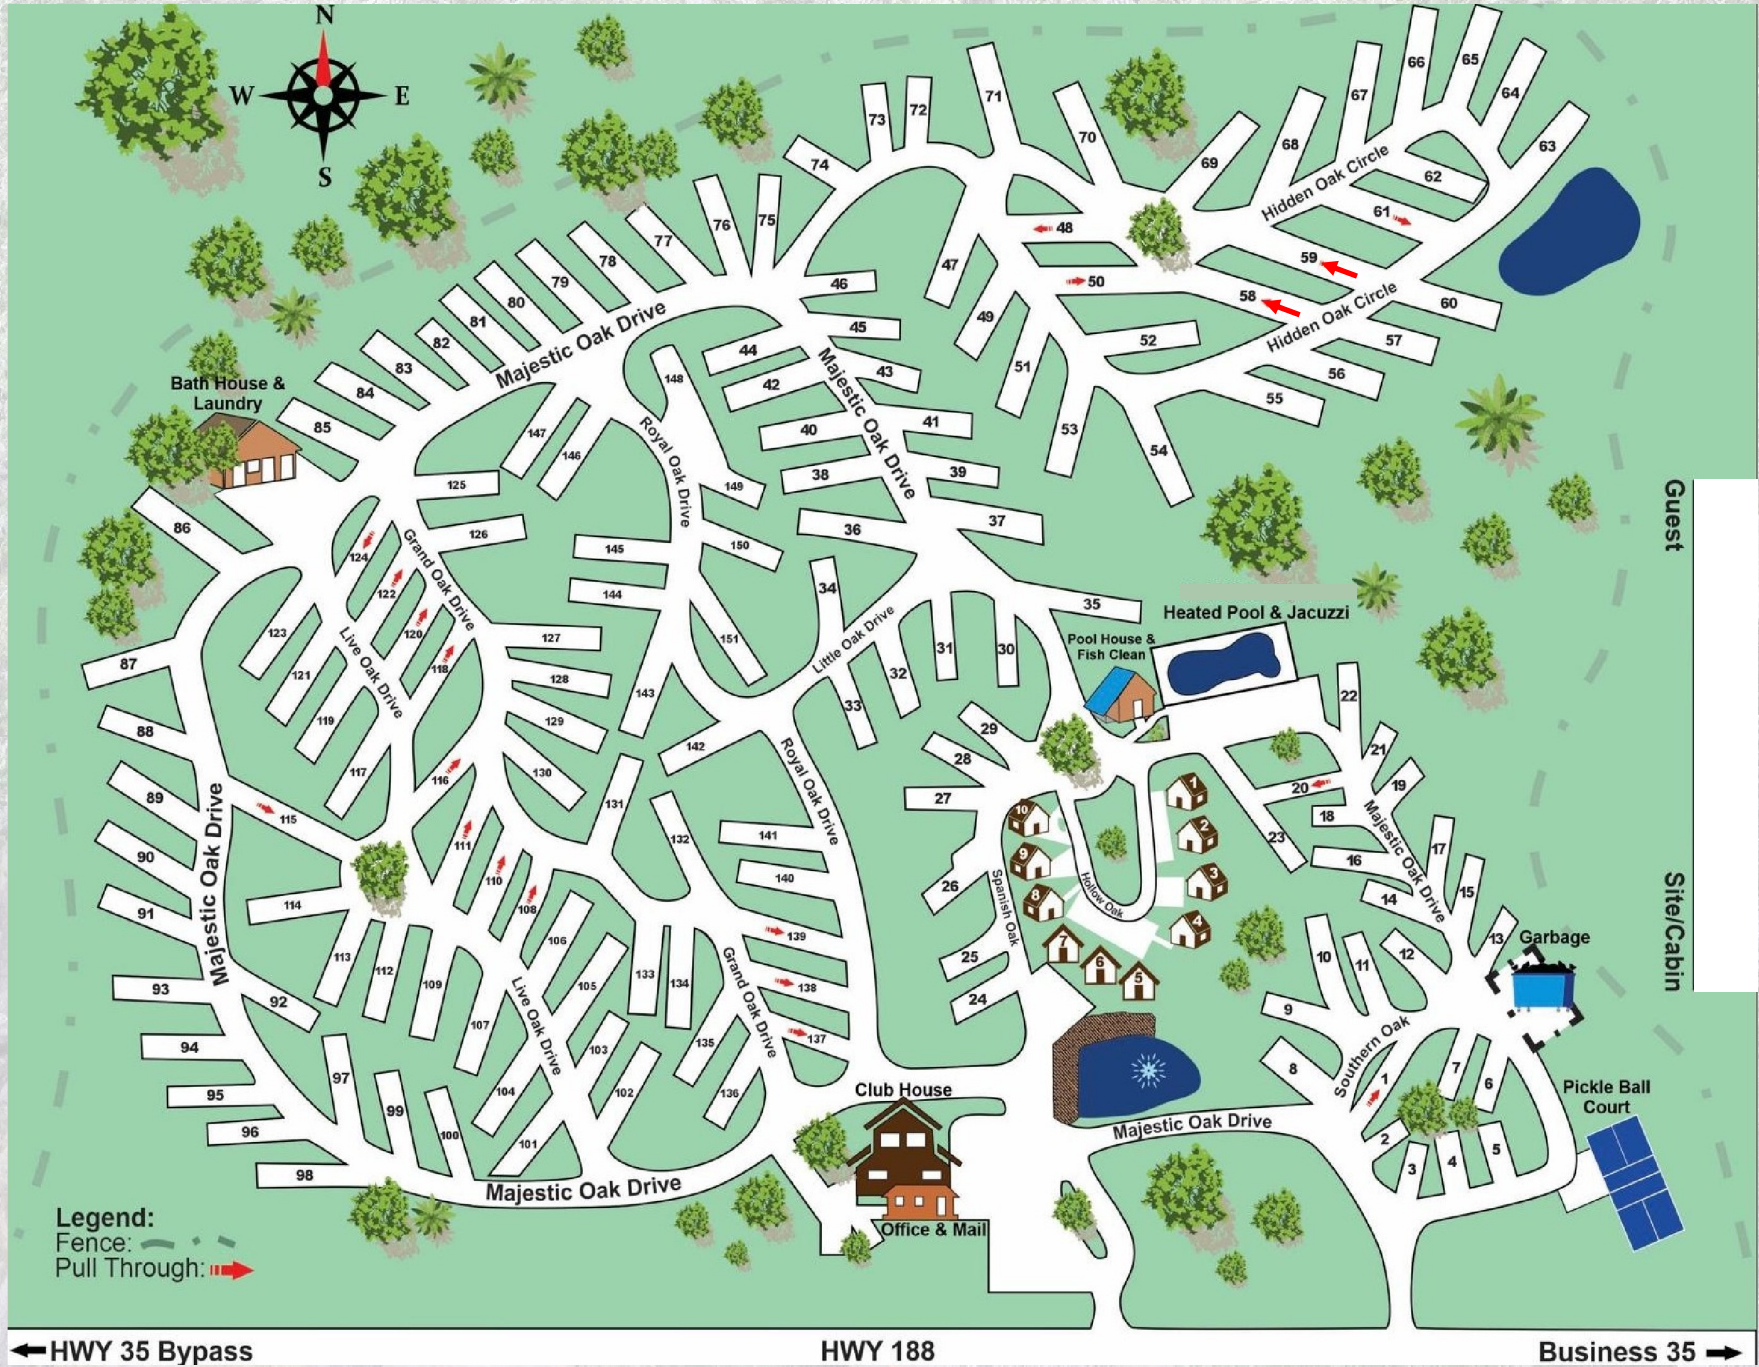

AMENITIES

- ON-SITE LAUNDRY FACILITY
- WIFI
- FITNESS ROOM & INFRARED SAUNA
- HEATED POOL & JACUZZI
- RECREATION CENTER & BILLARDS ROOM
- PICKLE BALL COURT

- LARGE & SPACIOUS CONCRETE SITES
- 20/30/50 AMP ELECTRIC HOOK-UPS CITY
- WATER & WELL WATER
- WIDE CONCRETE ROADS 24/7
- GUEST RESTROOMS & SHOWERS